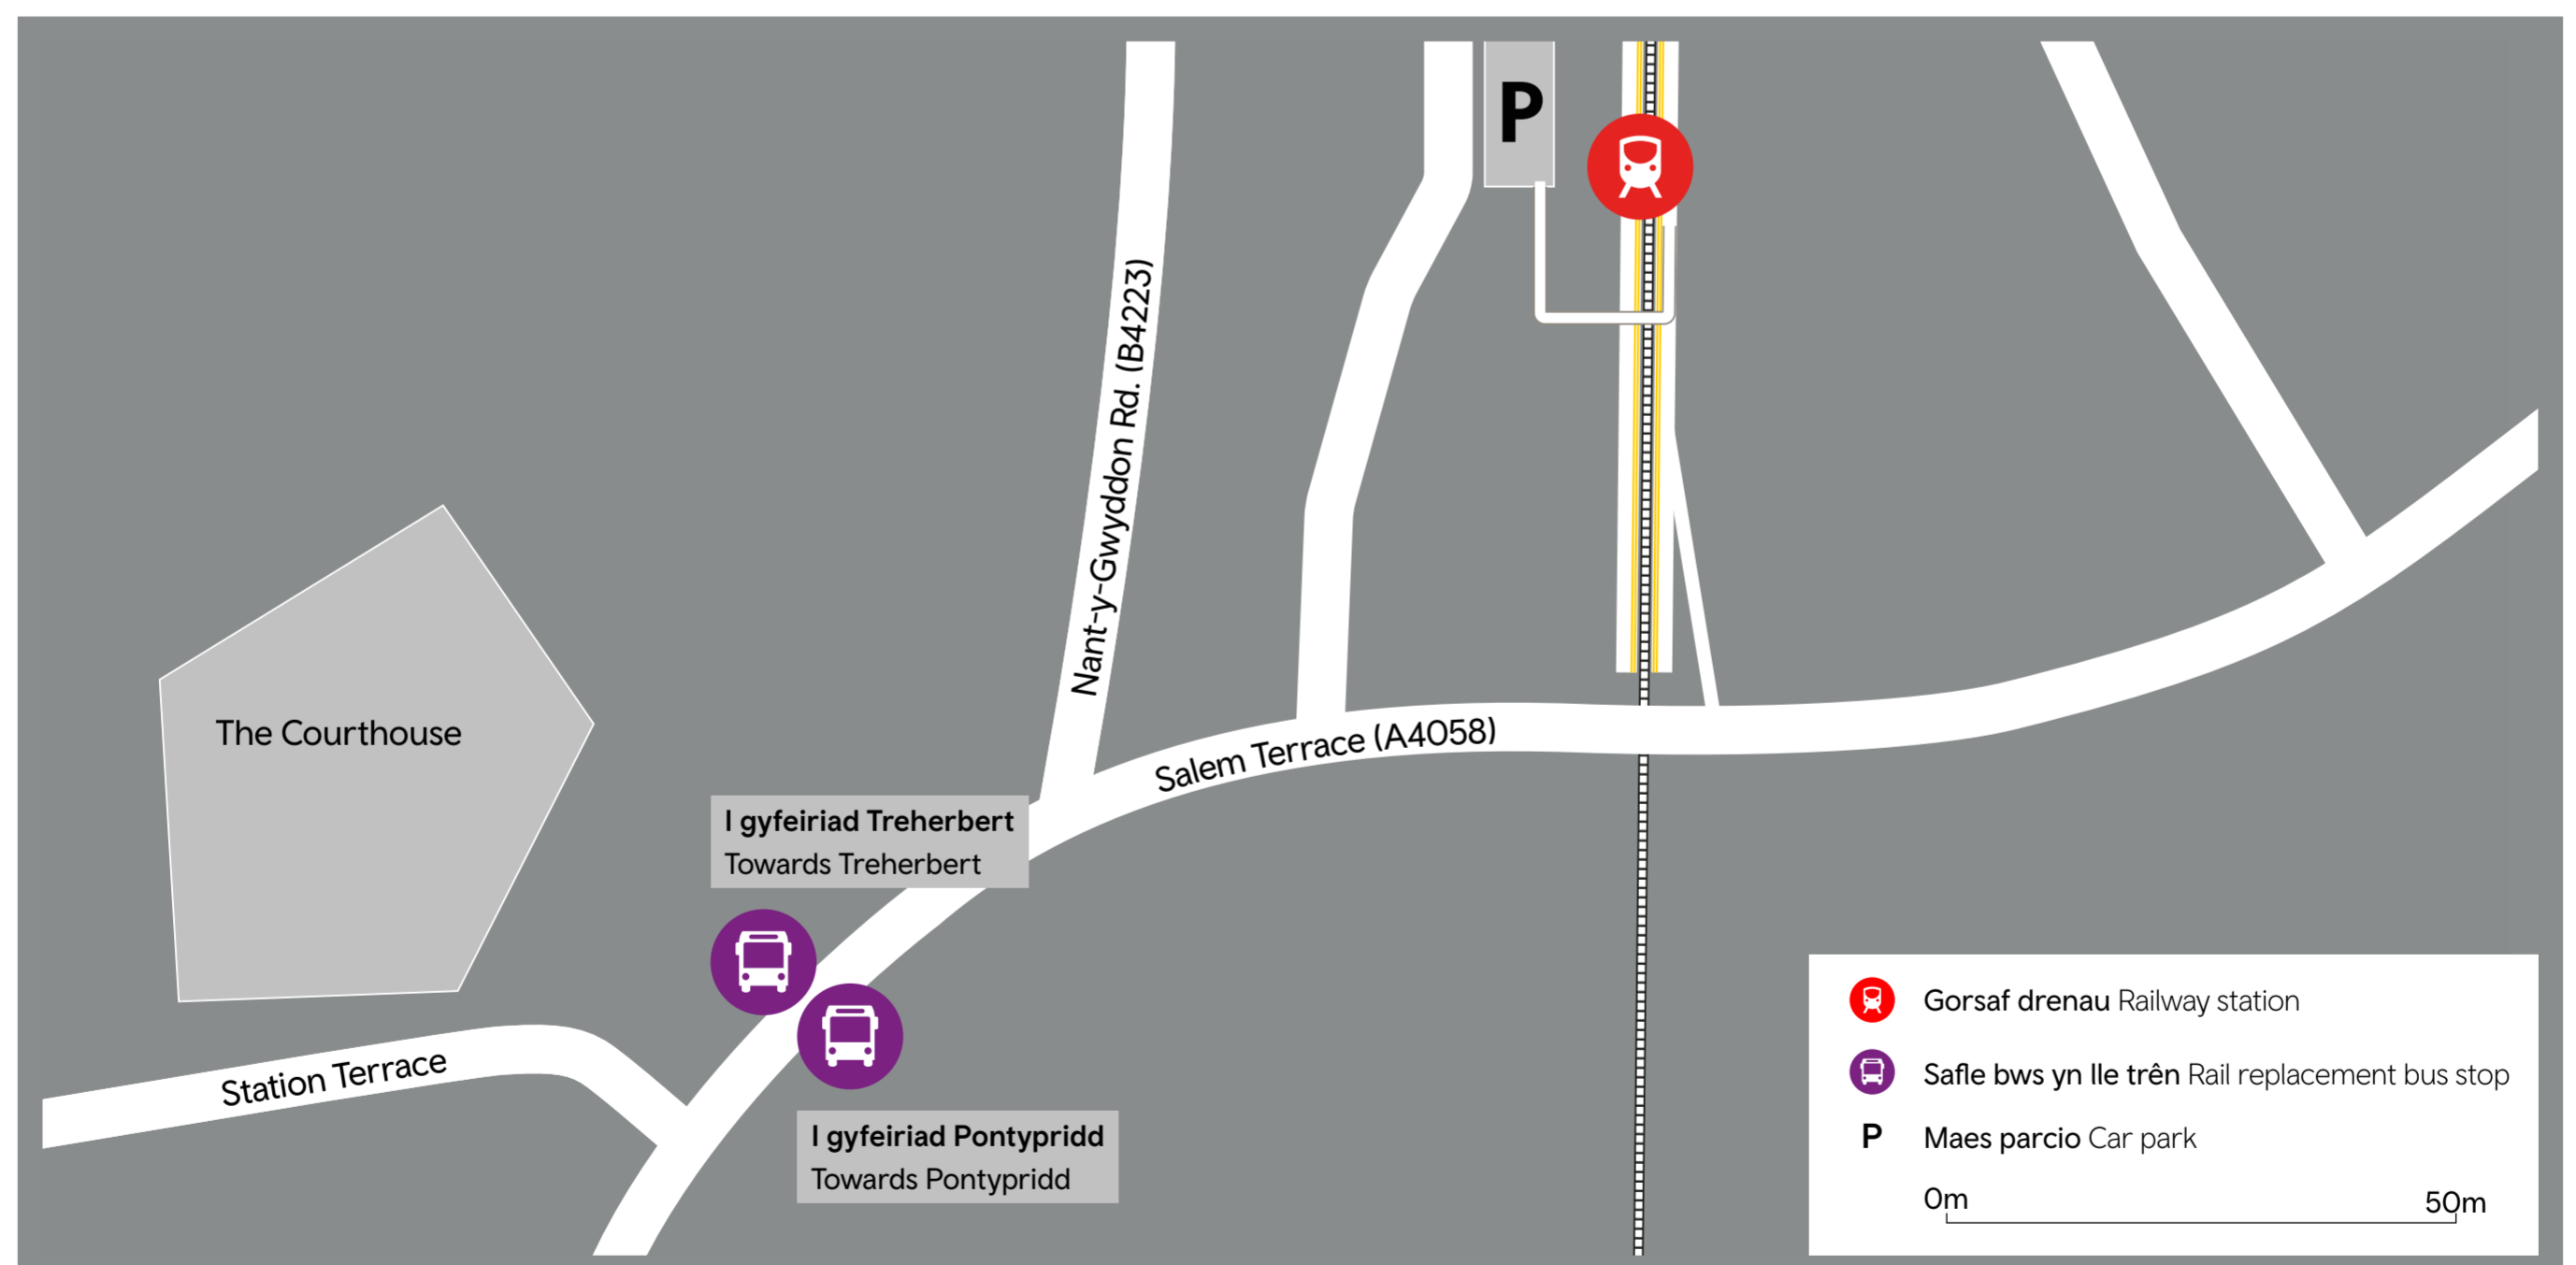

Cysylltu â ni Contact us

WhatsApp 07790 952507

07:00 – 20:00 Llun - Gwener Monday - Friday | 08:00-20:00 Sadwrn Saturday | 11:00 – 20:00 Sul Sunday

SN.RRS23.005_LLY_A2b_V2

**TRAFNIDIAETH CYMRU
TRANSPORT FOR WALES**

trc.cymru/metro
tfw.wales/metro