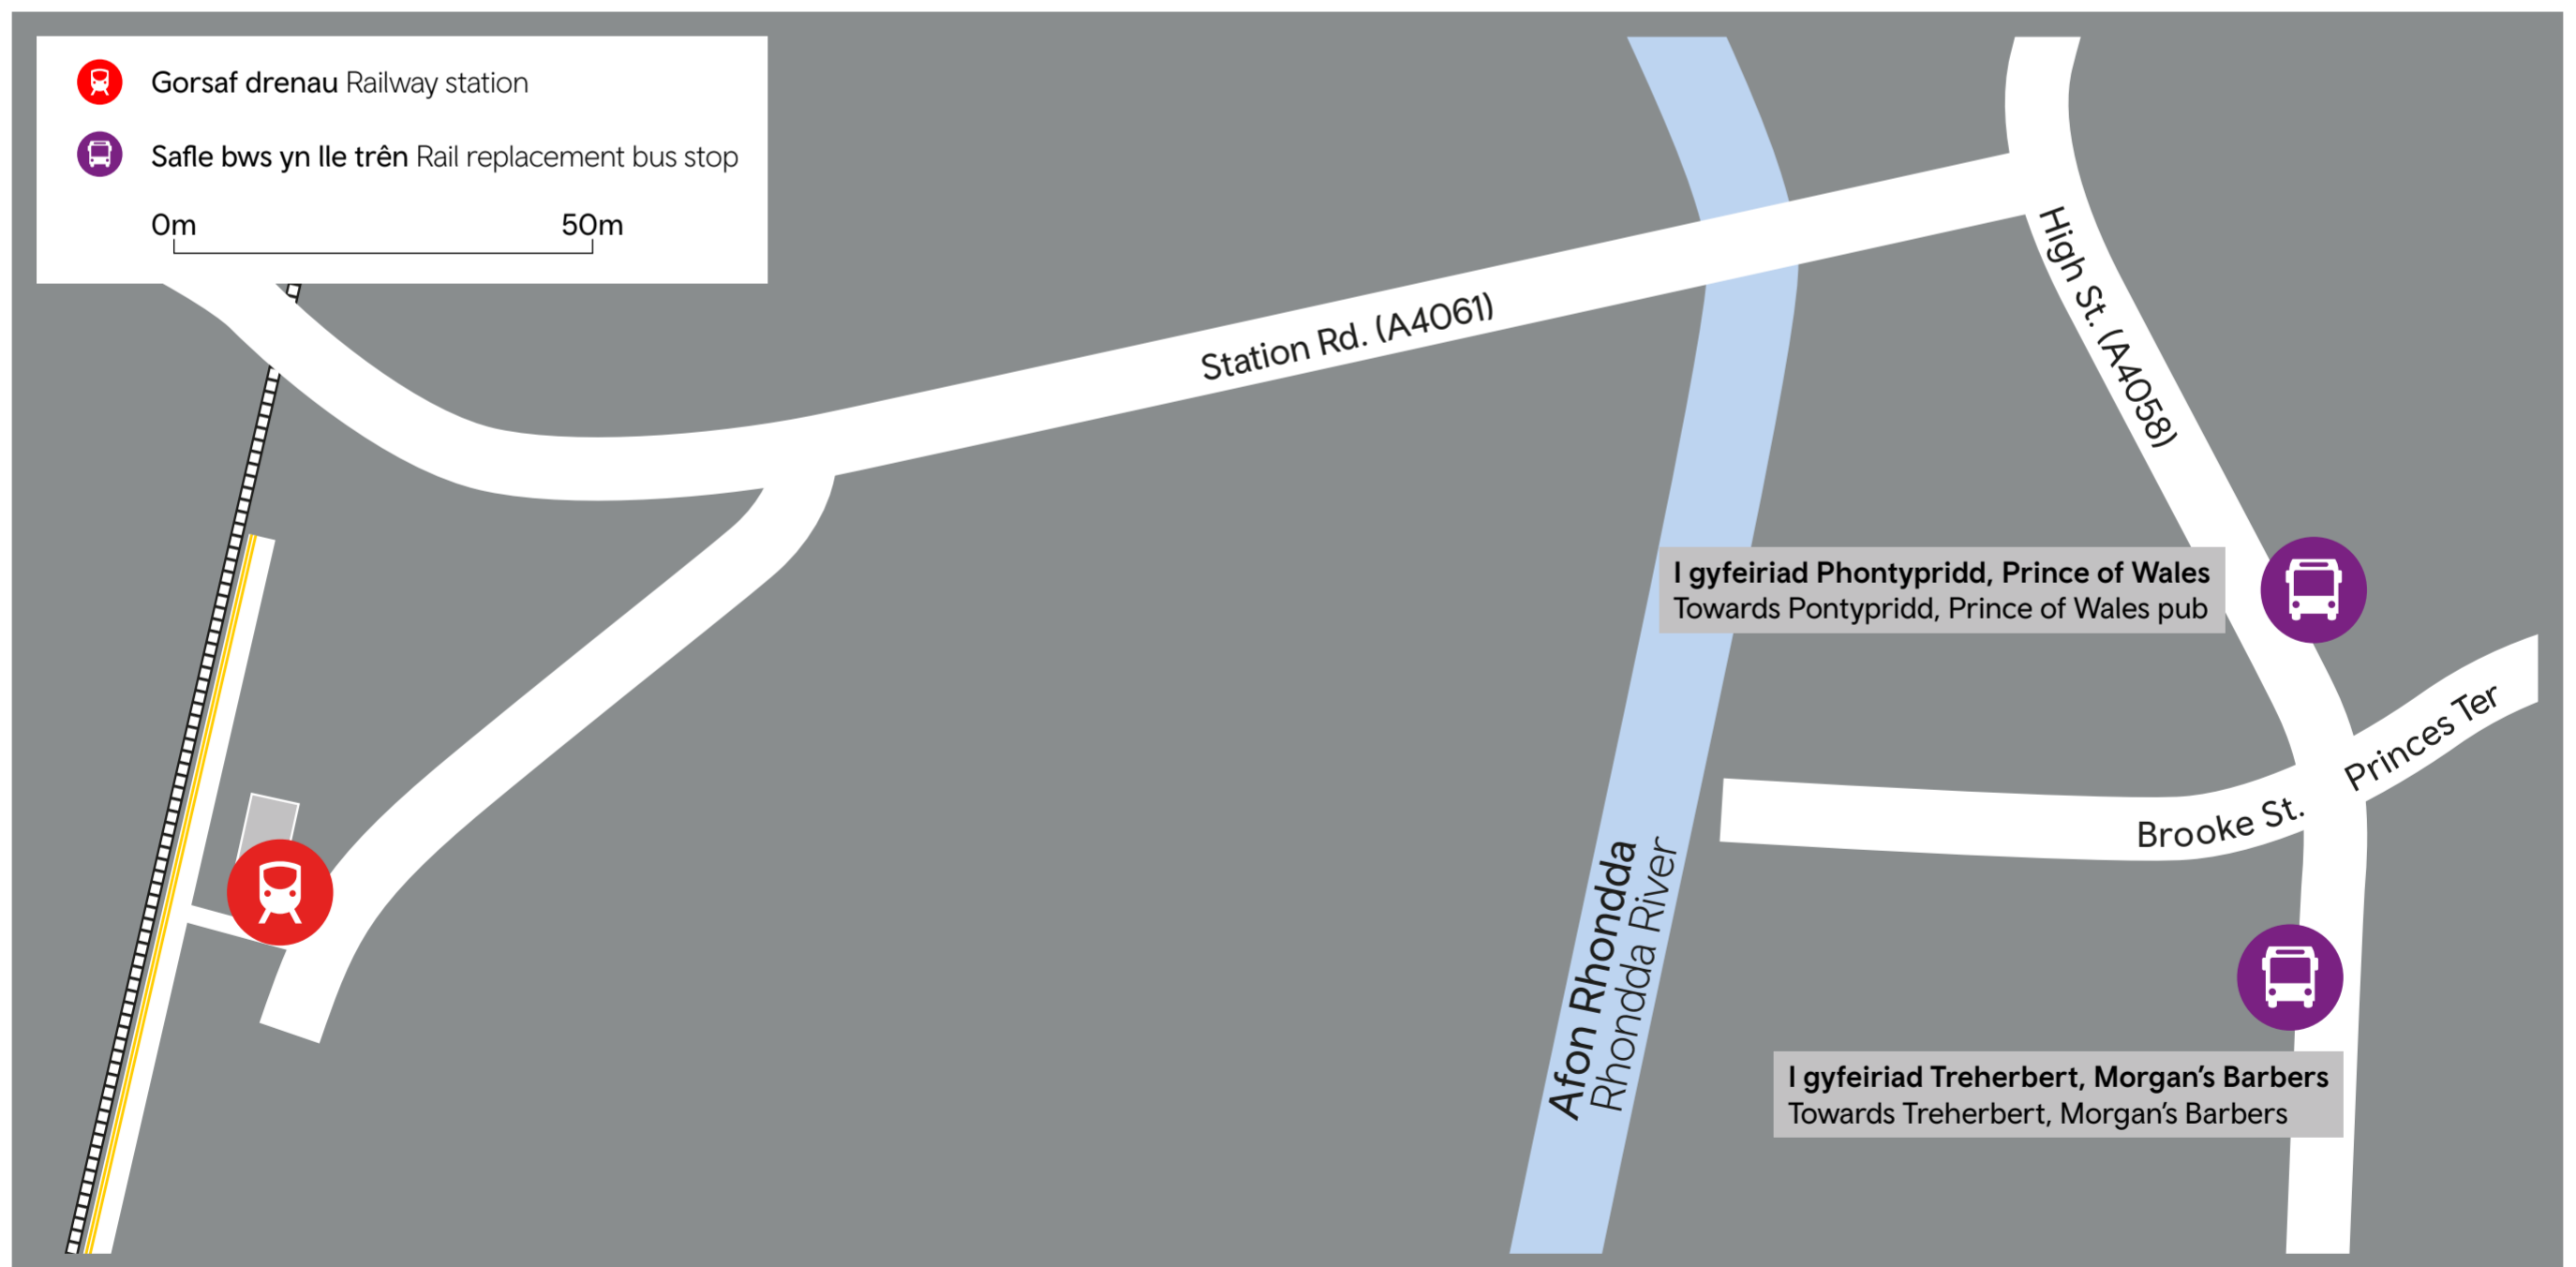

Safle bws yn lle trên

Gorsaf Treorci
Treorchy Station

Rail replacement bus stop

O 04 Mehefin 2023, bydd gwasanaeth mwy uniongyrchol ar gael ac mae'r safle bws yn lle trên yn:

I gyfeiriad Phontypridd, ger tafarn y Prince of Wales: ID Mapiau Google: MF5W+V2

I gyfeiriad Treherbert, ger Morgan's Barbers ar yr A4058: ID Mapiau Google: MF5W+R6 Treorchy

From 04 June 2023, for a faster more direct service, the rail replacement bus stop is located:

Towards Pontypridd, near the Prince of Wales pub:
Google Maps ID: MF5W+V2

Towards Treherbert, near Morgan's Barbers on the A4058: Google Maps ID: MF5W+R6

Cysylltu â ni Contact us

WhatsApp 07790 952507

07:00 – 20:00 Llun - Gwener Monday - Friday | 08:00-20:00 Sadwrn Saturday | 11:00 – 20:00 Sul Sunday