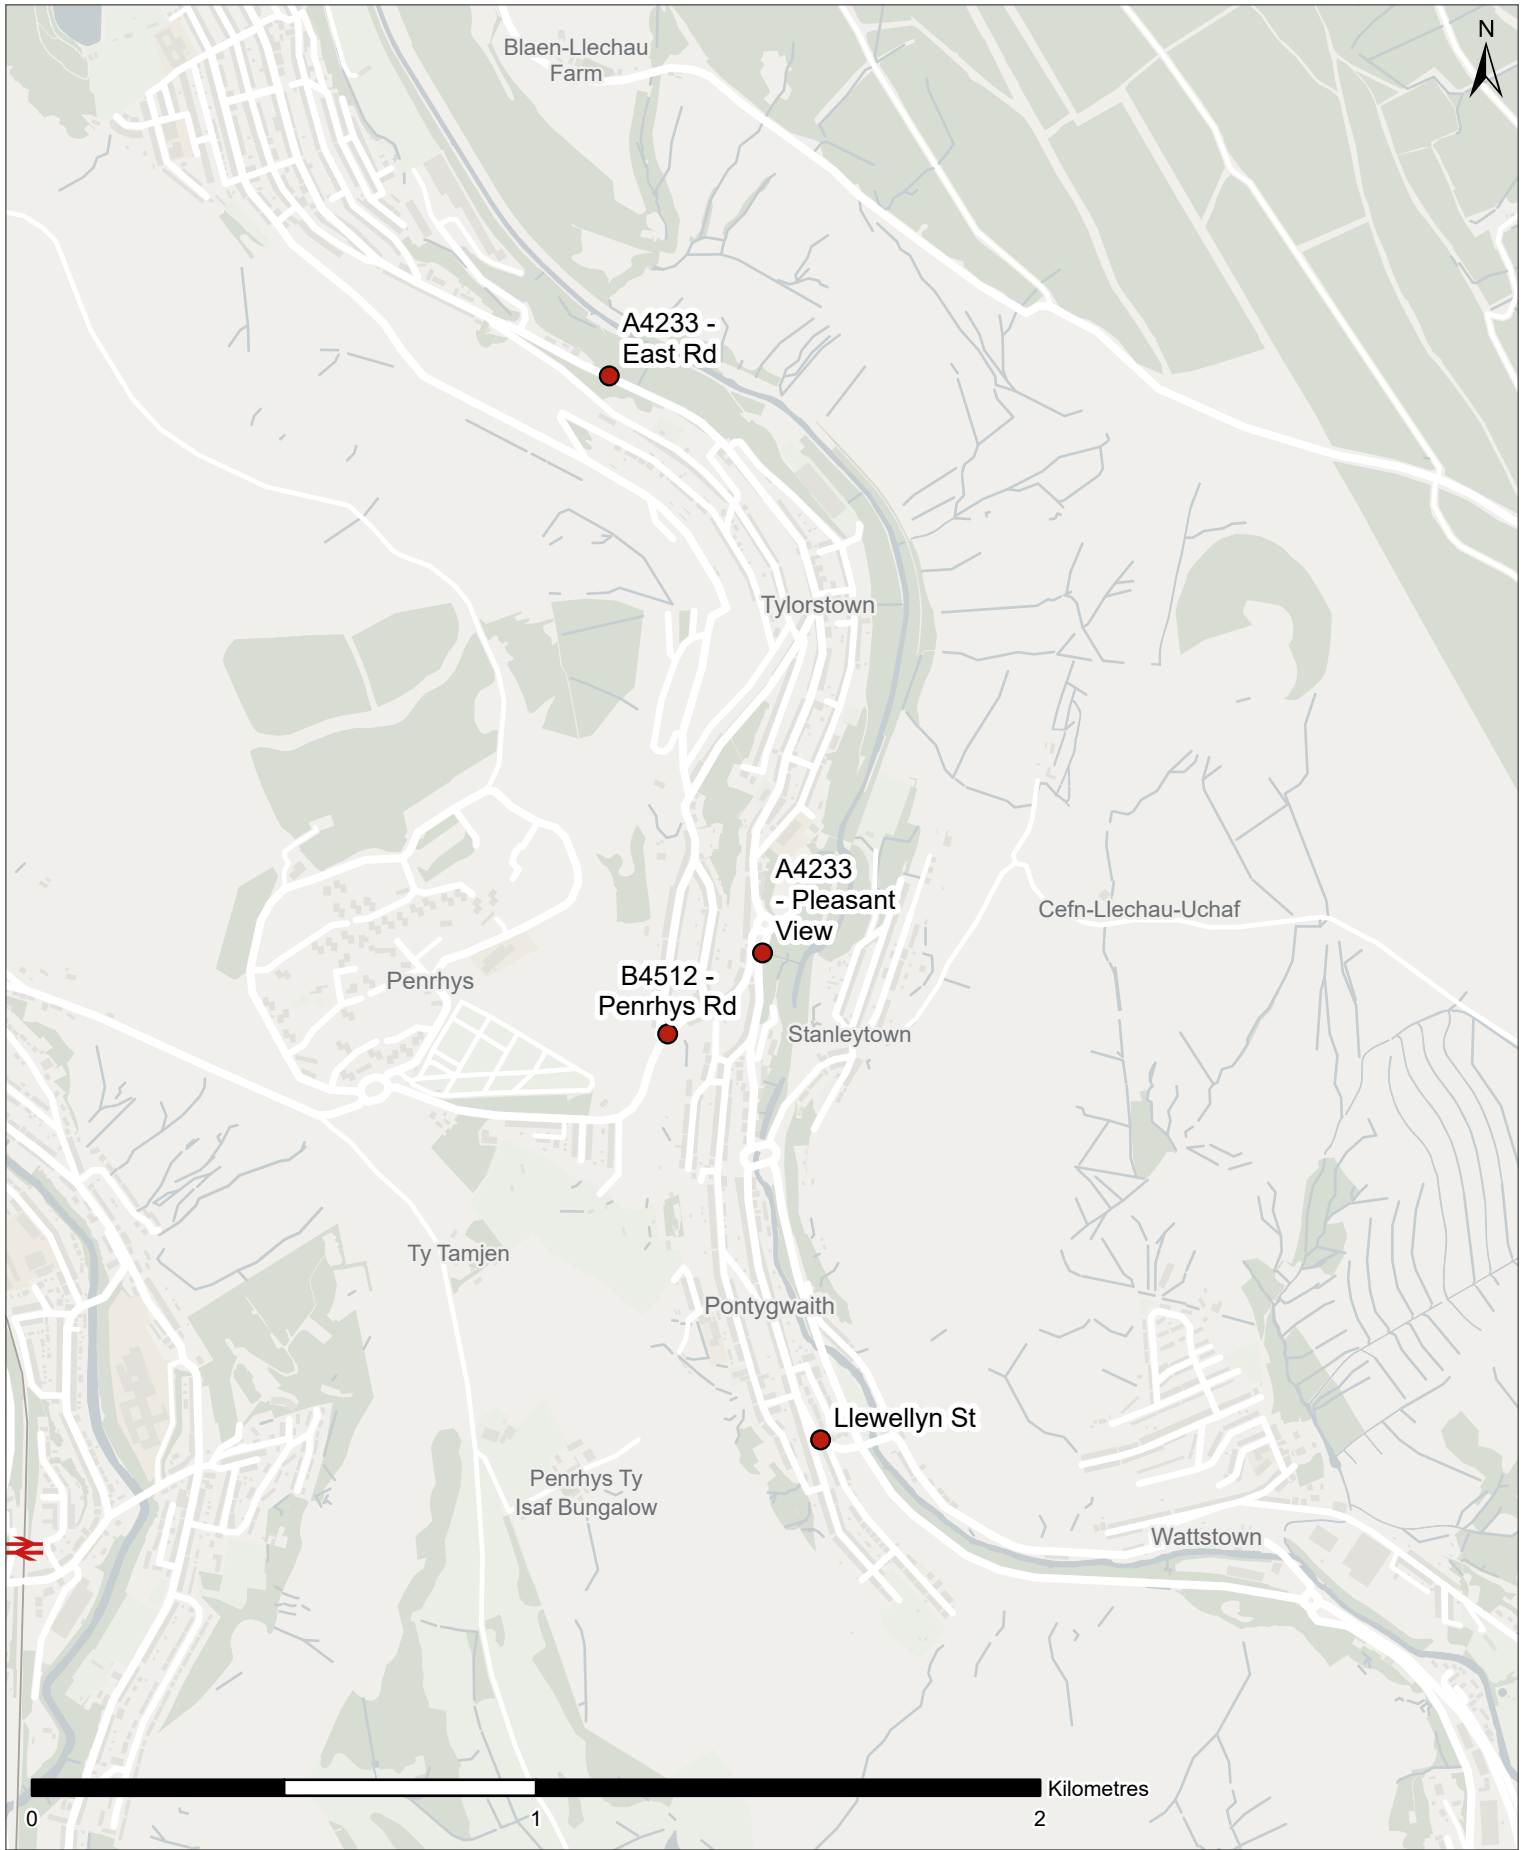

Legend

● Monitoring Site

TRAFNIDIAETH CYMRU
TRANSPORT FOR WALES

Licence

© Crown copyright and database rights 2024.
Ordnance Survey AC0000830342

Scale at A4
1:15,000

Project Title

20mph National Speed Monitoring

Drawing Title

Tylorstown/Pontygwaith

Drawing Status

For Information

Drawing Number
Figure A.8

Revision
P01