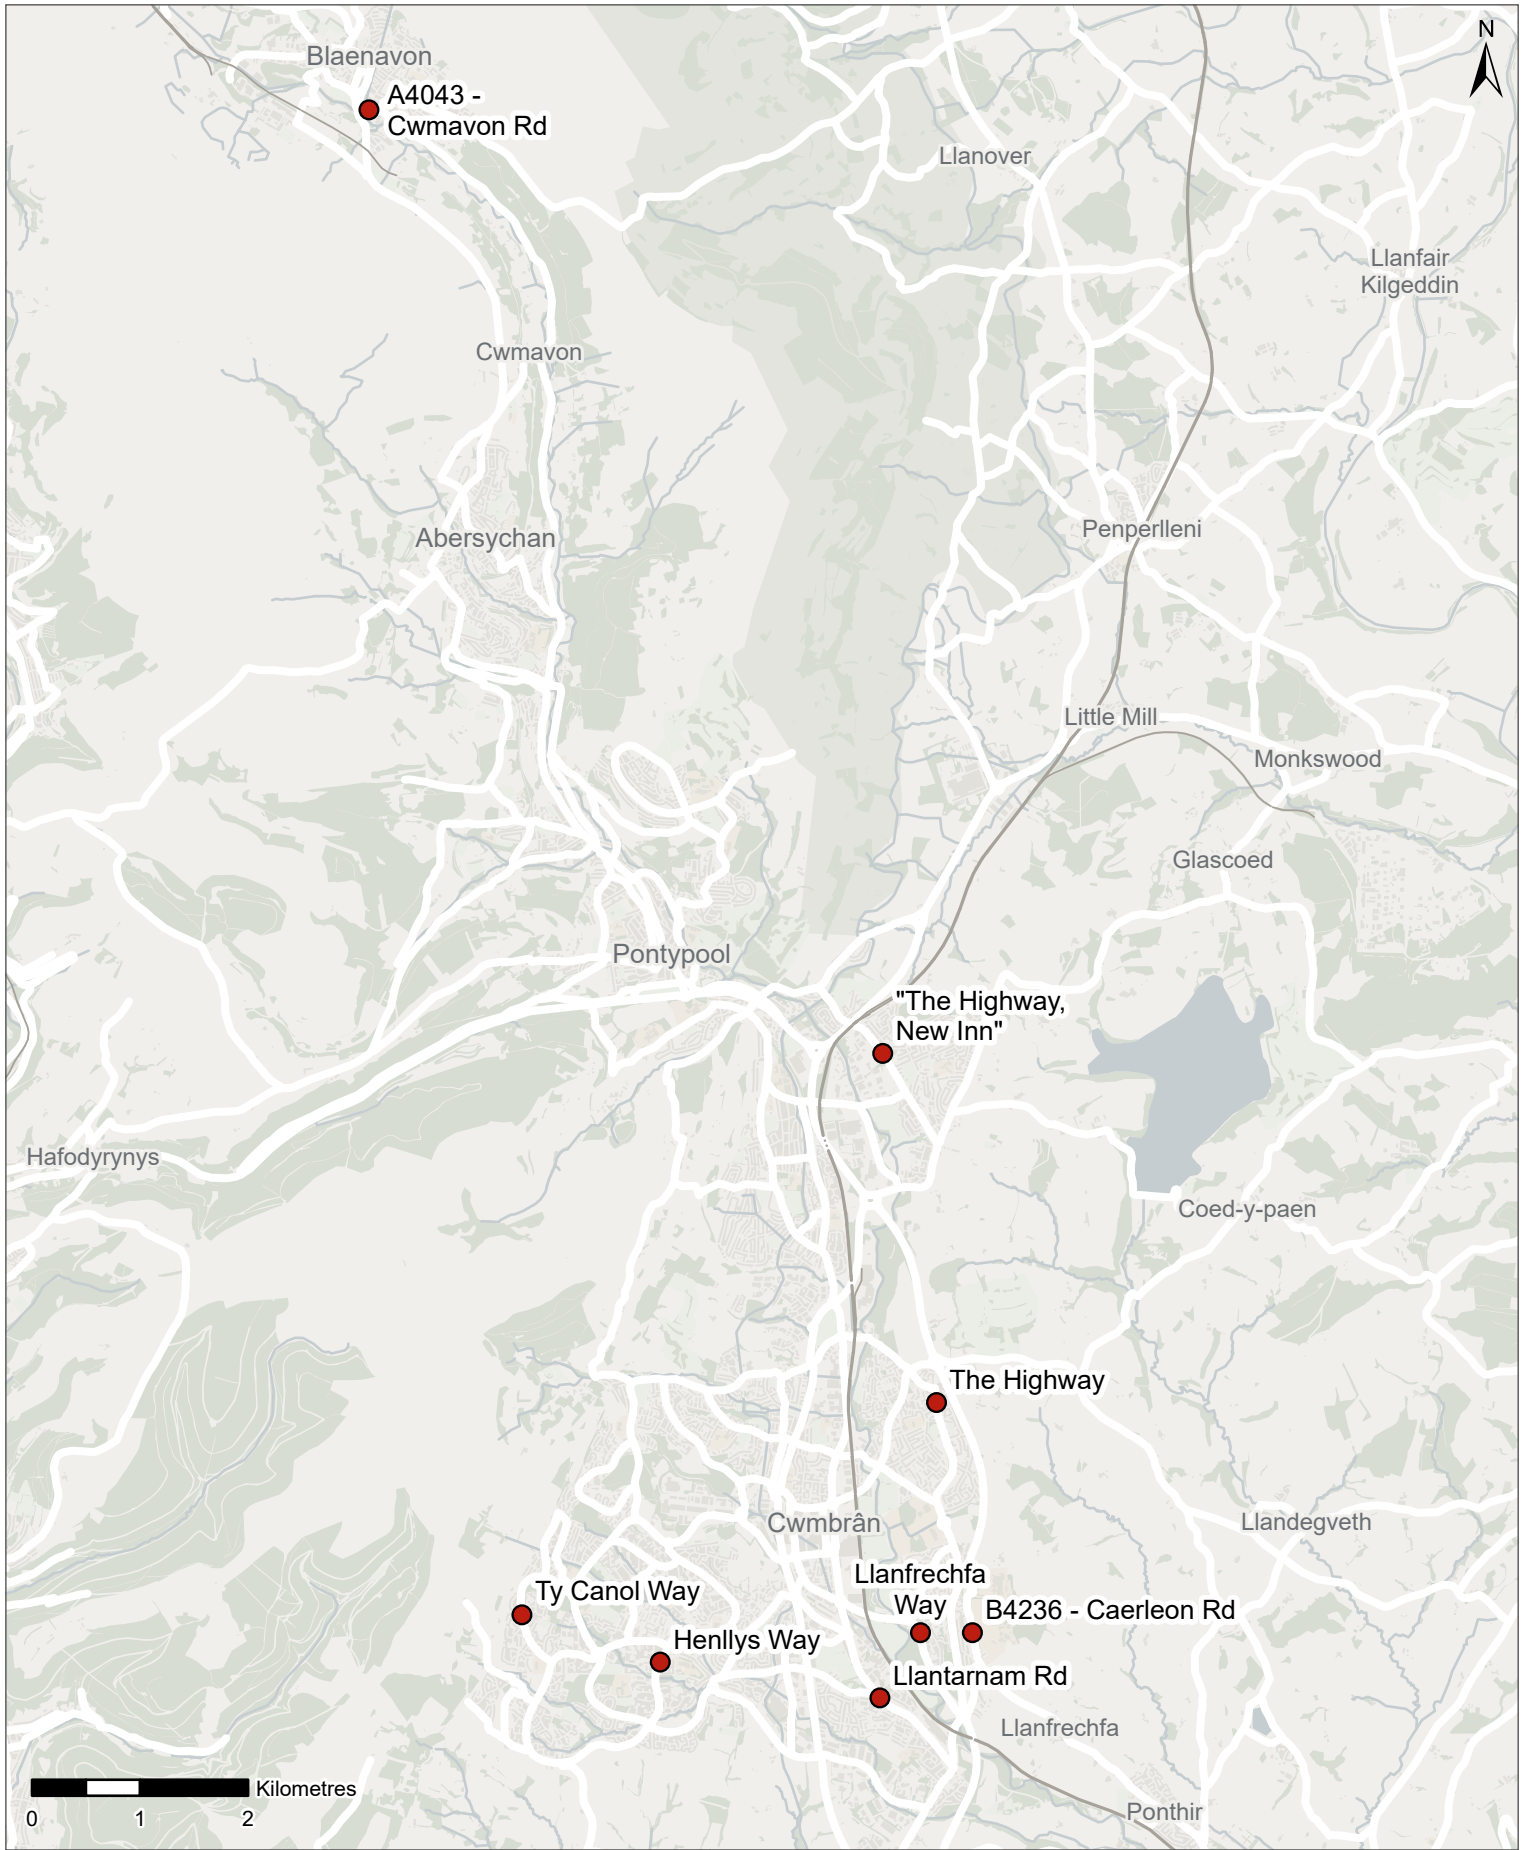

Legend

- Monitoring Site

TRAFNIDIAETH CYMRU
TRANSPORT FOR WALES

Licence

© Crown copyright and database rights 2024.
Ordnance Survey AC0000830342

Scale at A4
1:70,000

Project Title

20mph National Speed Monitoring

Drawing Title

Torfaen (Cwmbrân, Pontypool and Blaenavon)

Drawing Status

For Information

Drawing Number
Figure A.7

Revision
P01