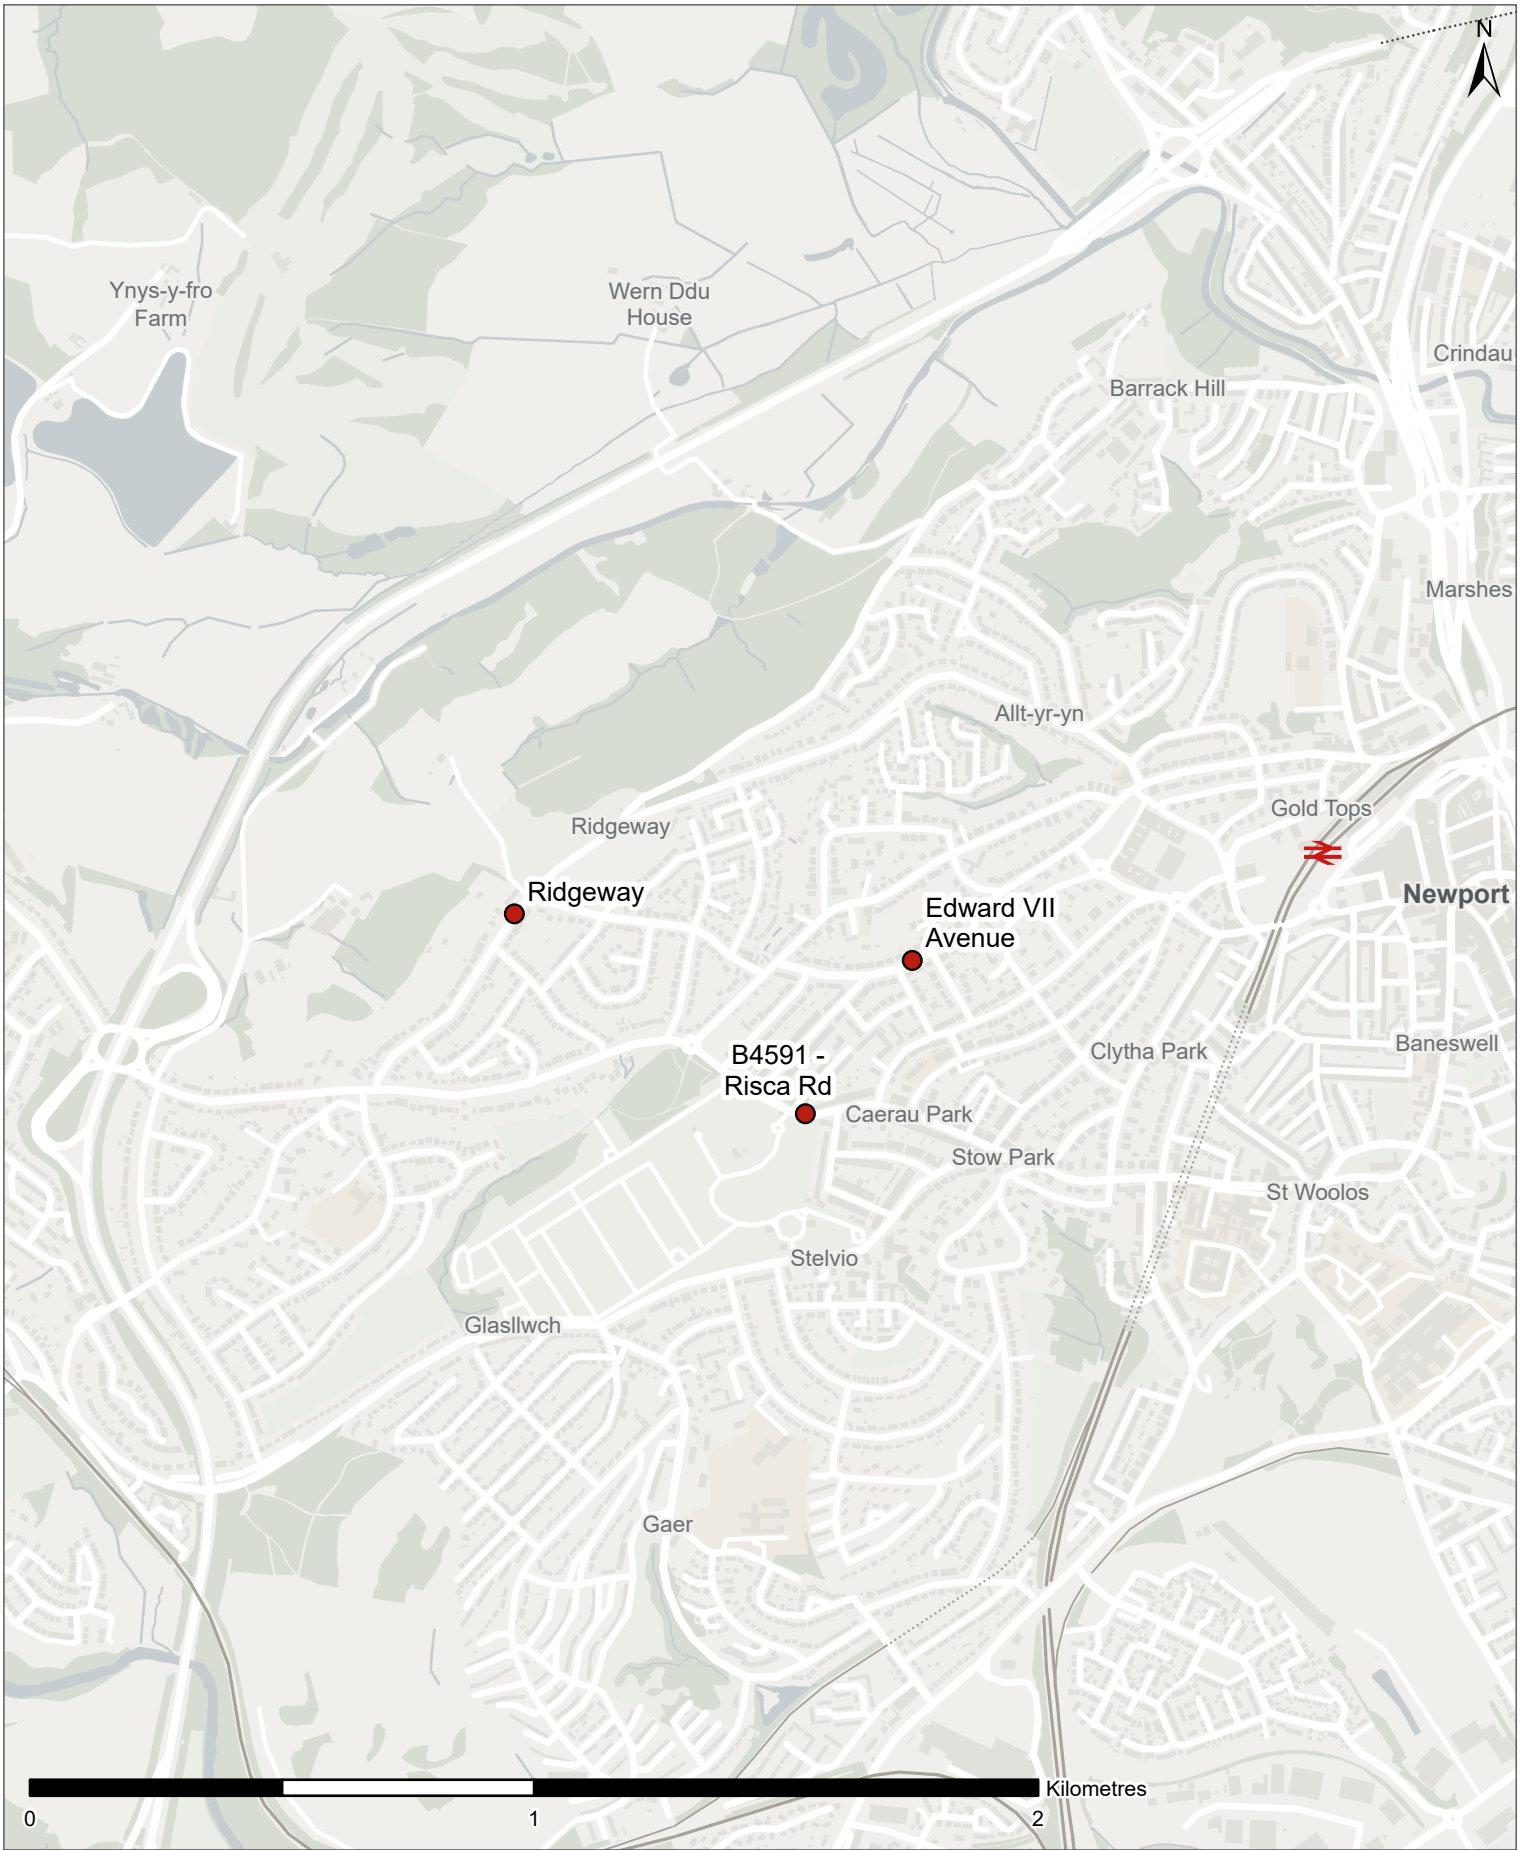

Legend

● Monitoring Site

TRAFNIDIAETH CYMRU
TRANSPORT FOR WALES

Licence

© Crown copyright and database rights 2024.
Ordnance Survey AC0000830342

Scale at A4
1:15,000

Project Title

20mph National Speed Monitoring

Drawing Title

Allt-Yr-Yn (Newport)

Drawing Status

For Information

Drawing Number
Figure A.1

Revision
P01