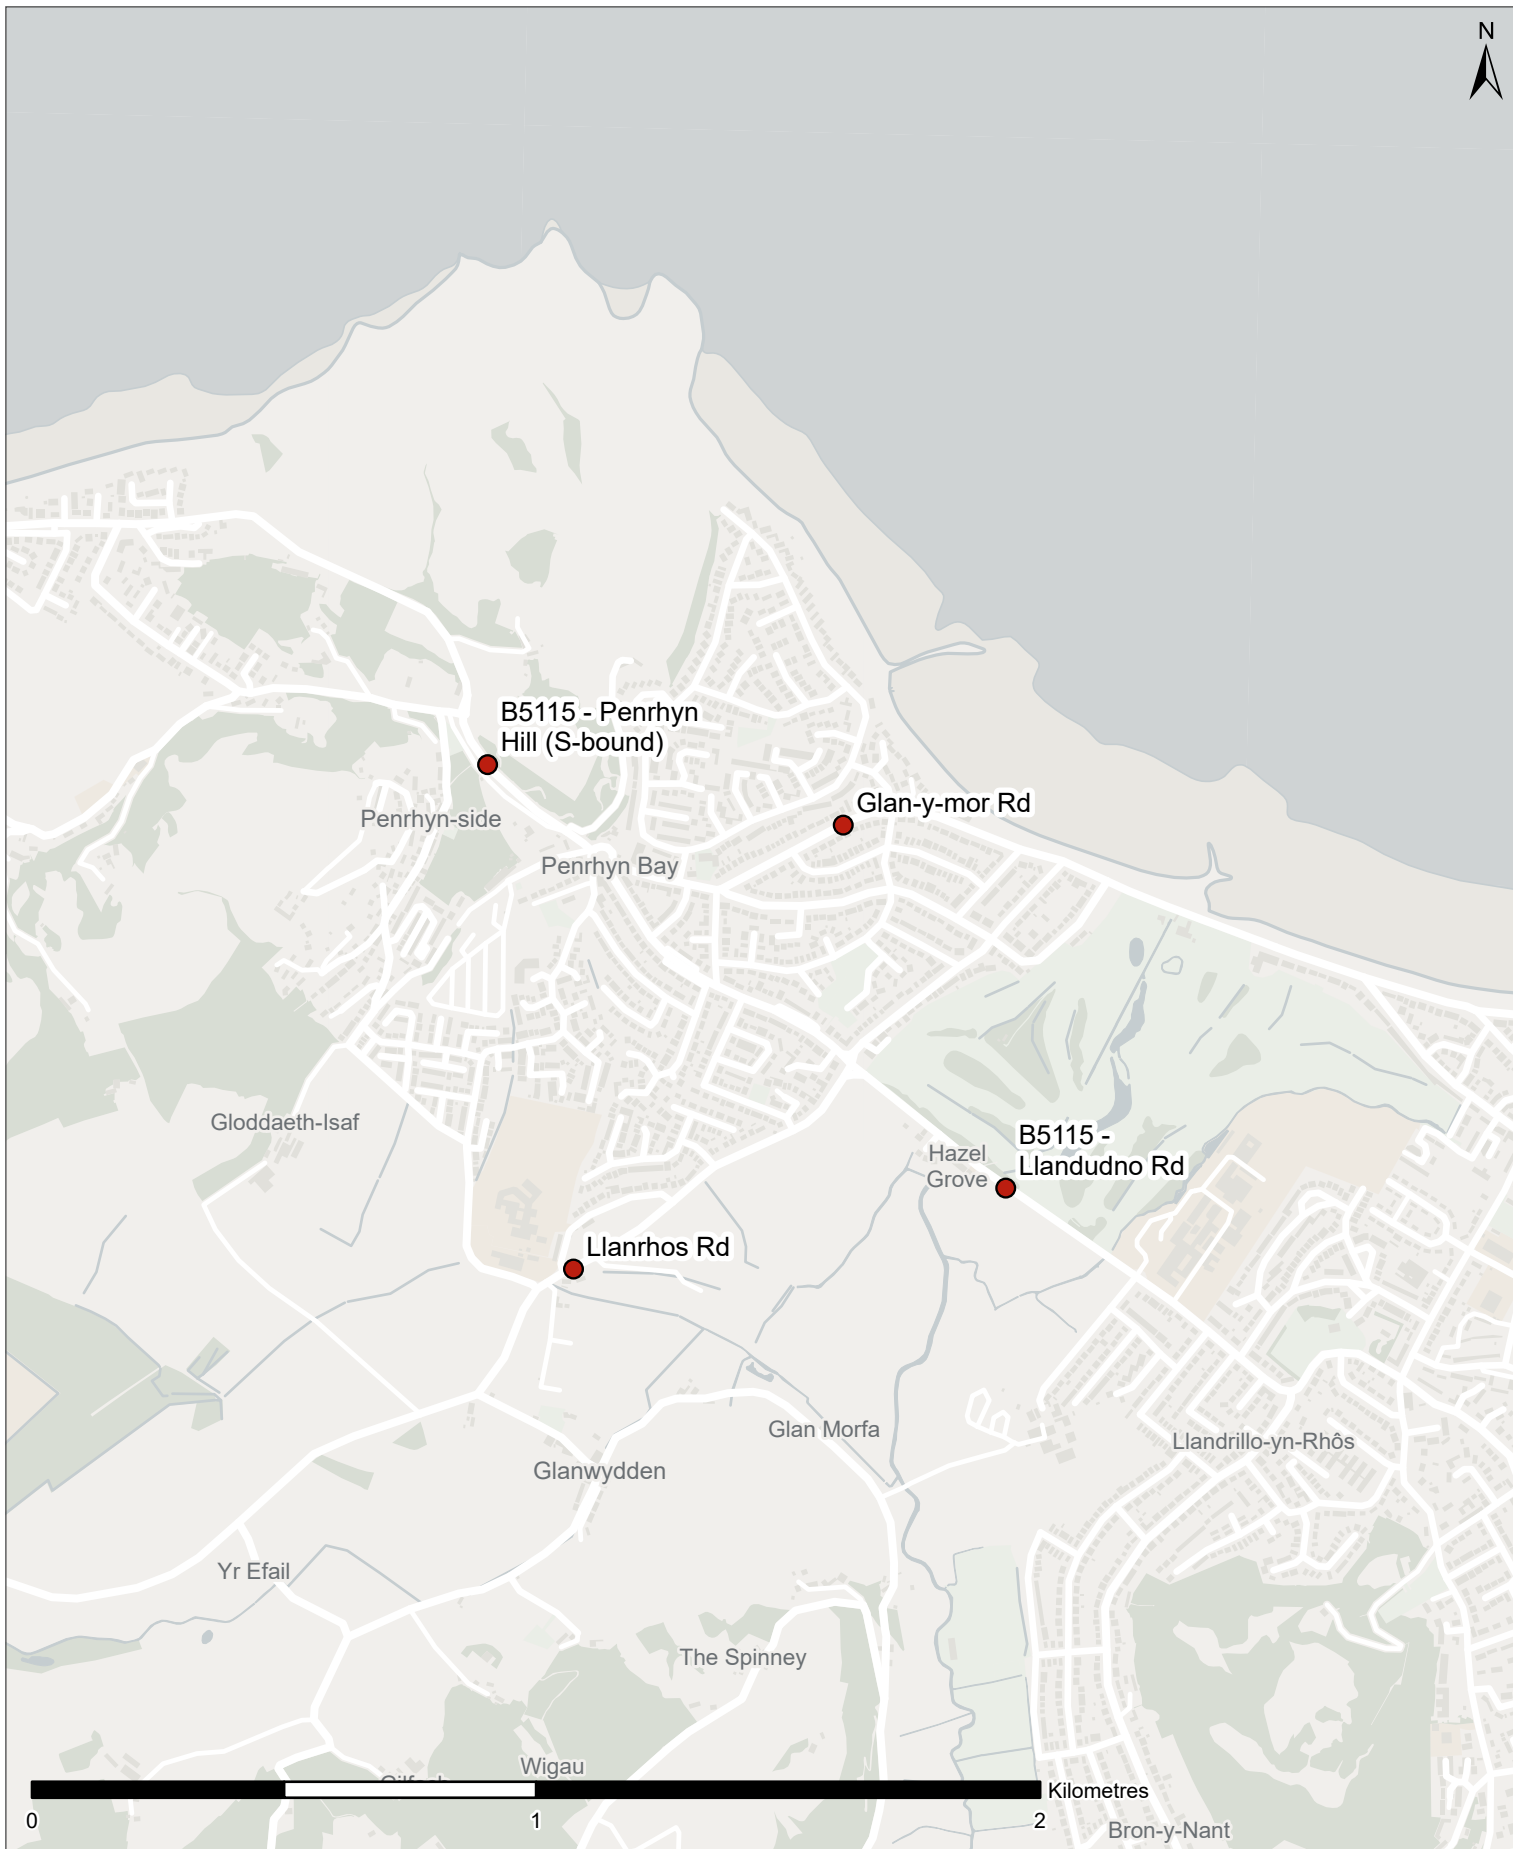

Legend

● Monitoring Site

TRAFNIDIAETH CYMRU
TRANSPORT FOR WALES

Licence

© Crown copyright and database rights 2024.
Ordnance Survey AC0000830342

Scale at A4
1:15,000

Project Title

20mph National Speed Monitoring

Drawing Title

Penrhyn Bay

Drawing Status

For Information

Drawing Number
Figure A.6

Revision
P01