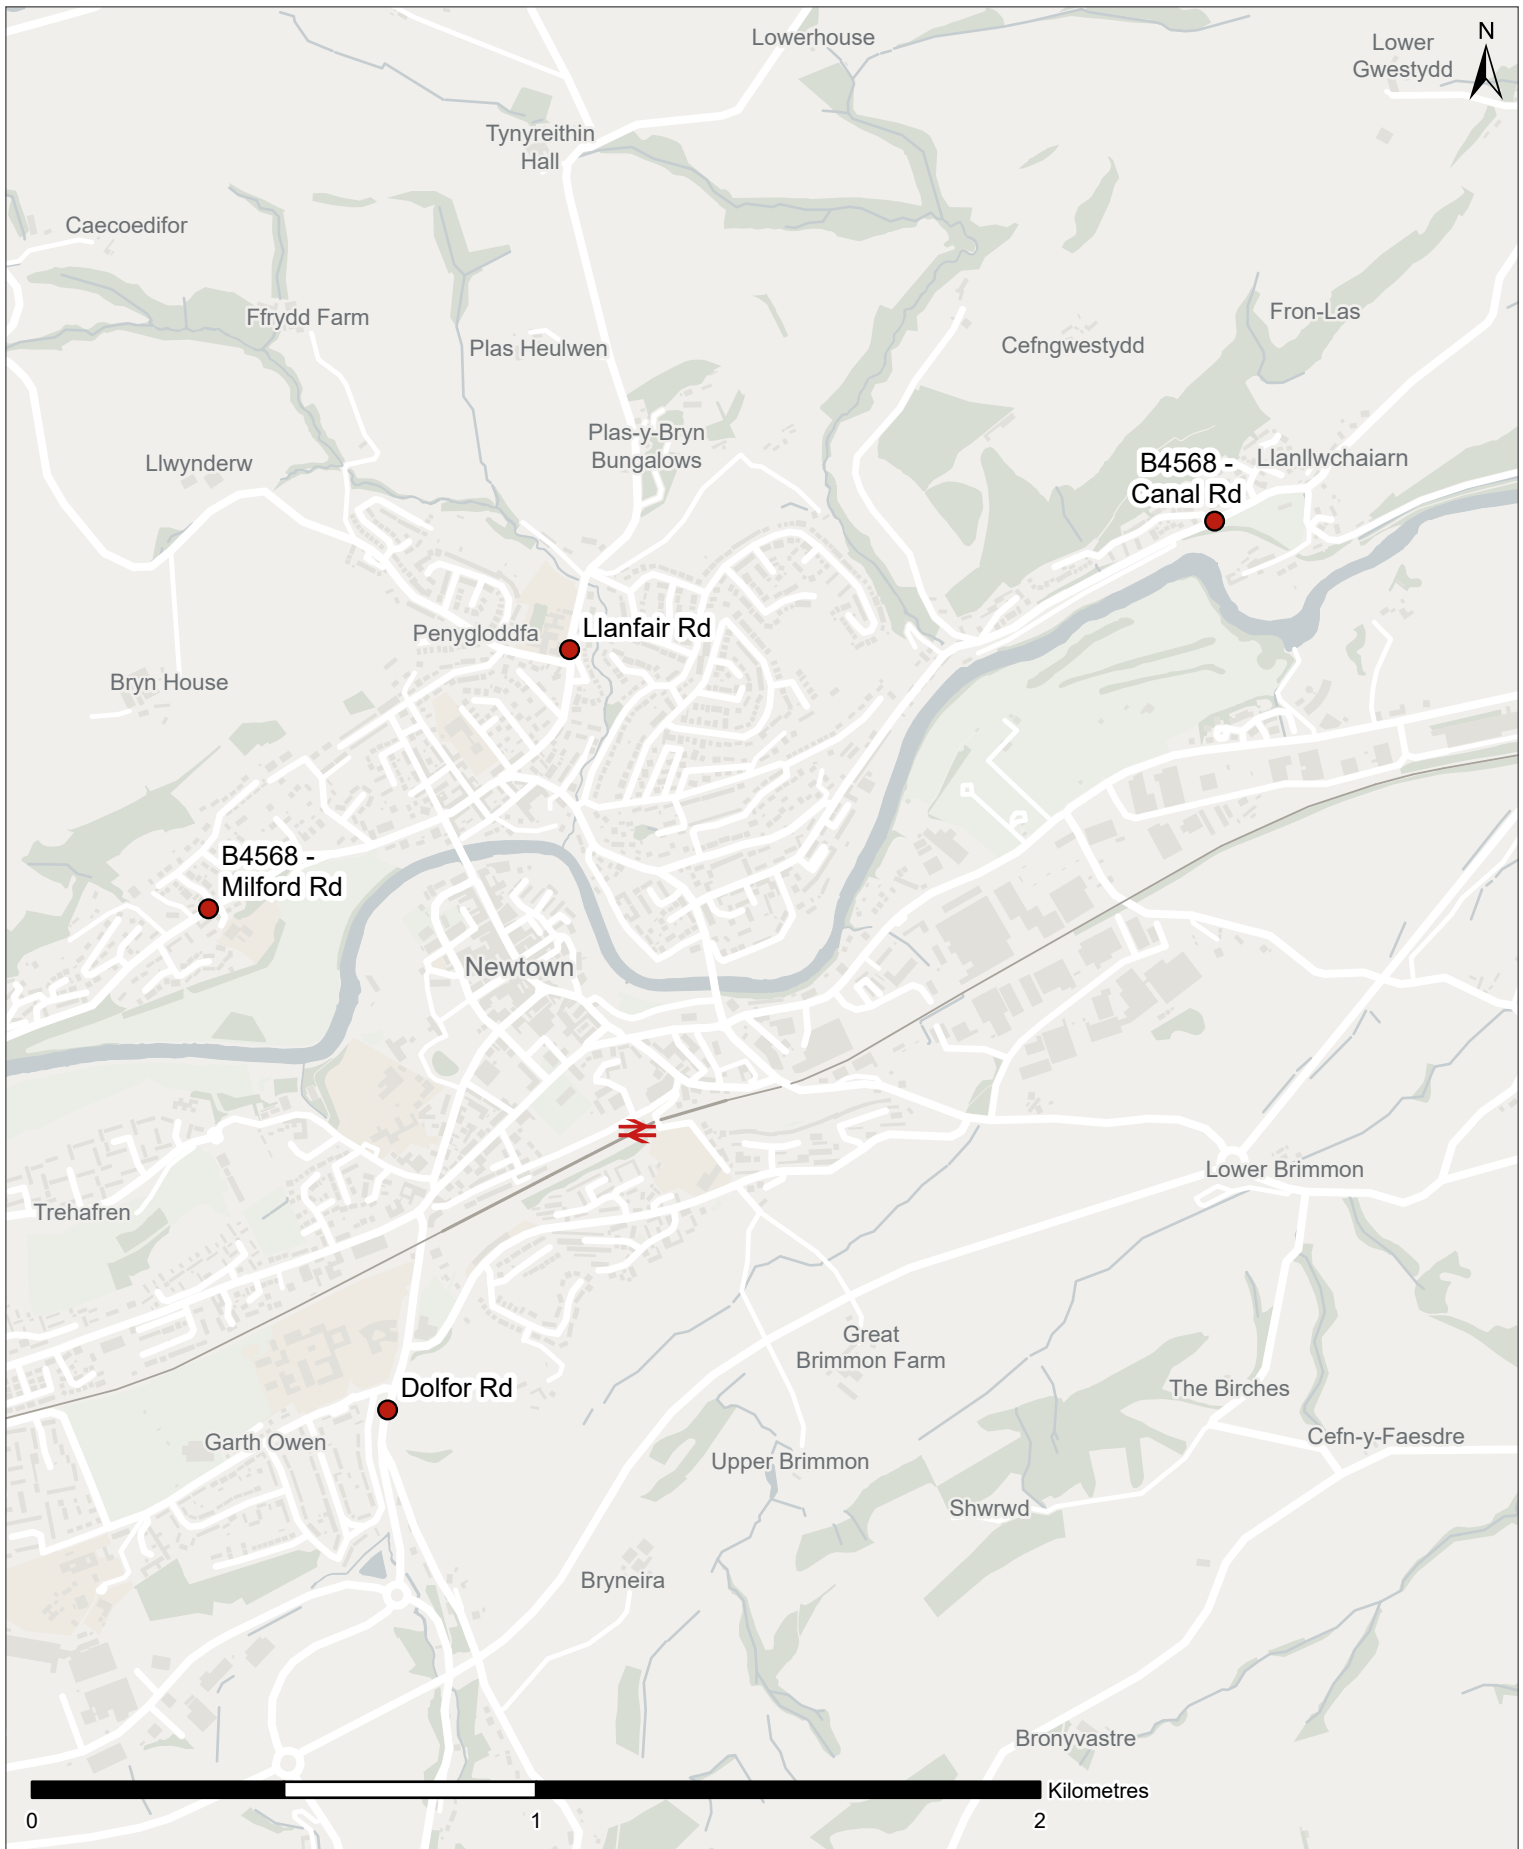

Legend

● Monitoring Site

TRAFNIDIAETH CYMRU
TRANSPORT FOR WALES

Licence

© Crown copyright and database rights 2024.
Ordnance Survey AC0000830342

Scale at A4
1:15,000

Project Title

20mph National Speed Monitoring

Drawing Title

Newtown

Drawing Status

For Information

Drawing Number
Figure A.4

Revision
P01