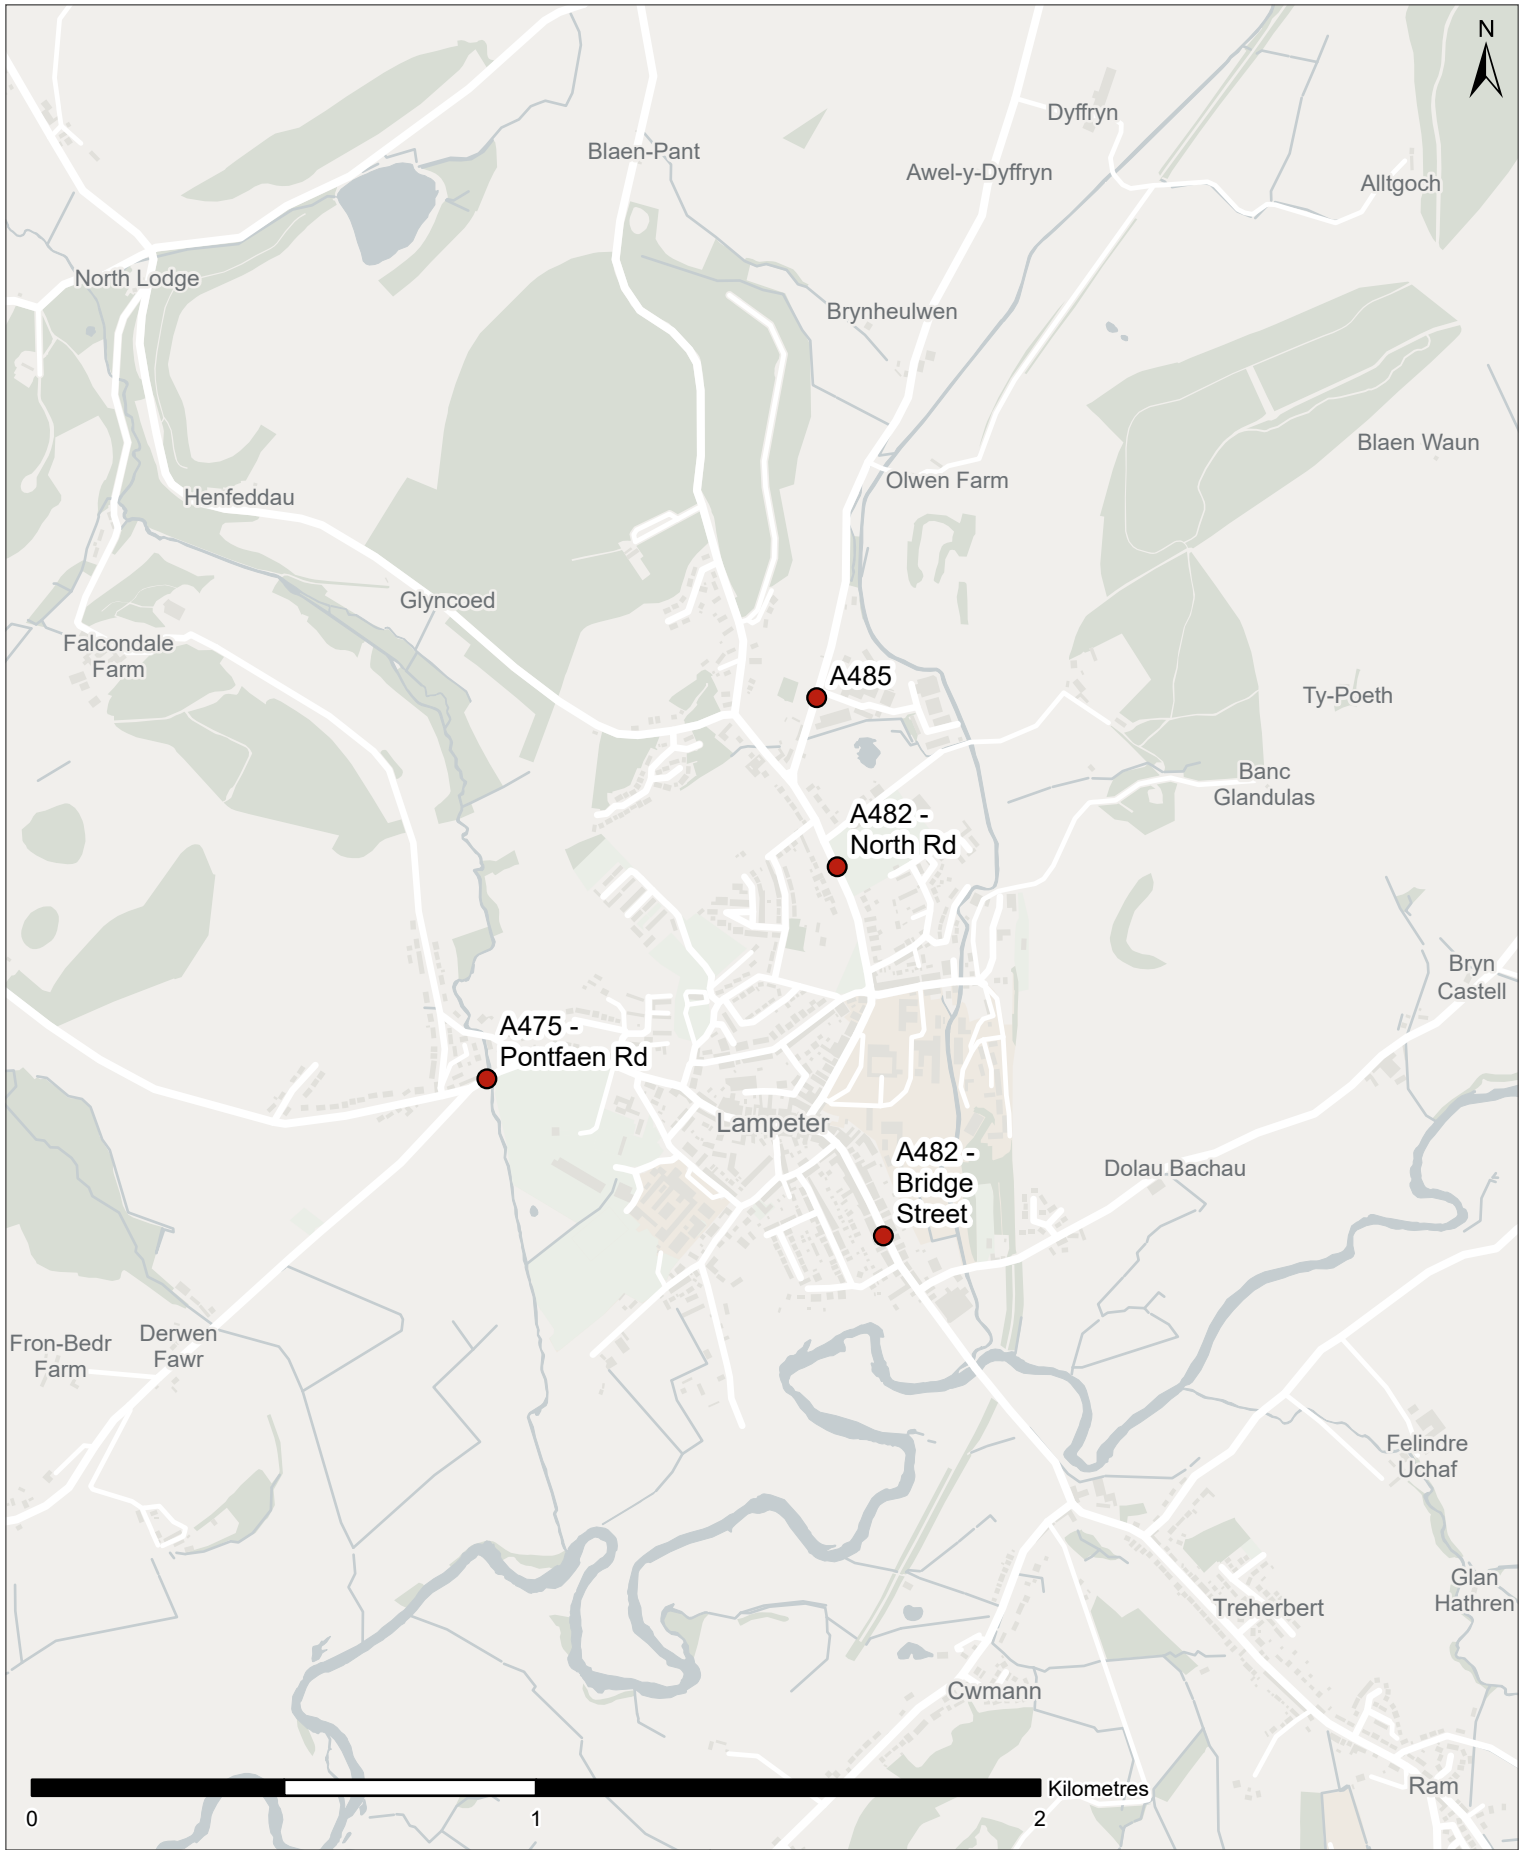

Legend

- Monitoring Site

TRAFNIDIAETH CYMRU
TRANSPORT FOR WALES

Licence

© Crown copyright and database rights 2024.
Ordnance Survey AC0000830342

Scale at A4
1:15,000

Project Title

20mph National Speed Monitoring

Drawing Title

Lampeter

Drawing Status

For Information

Drawing Number
Figure A.2

Revision
P01