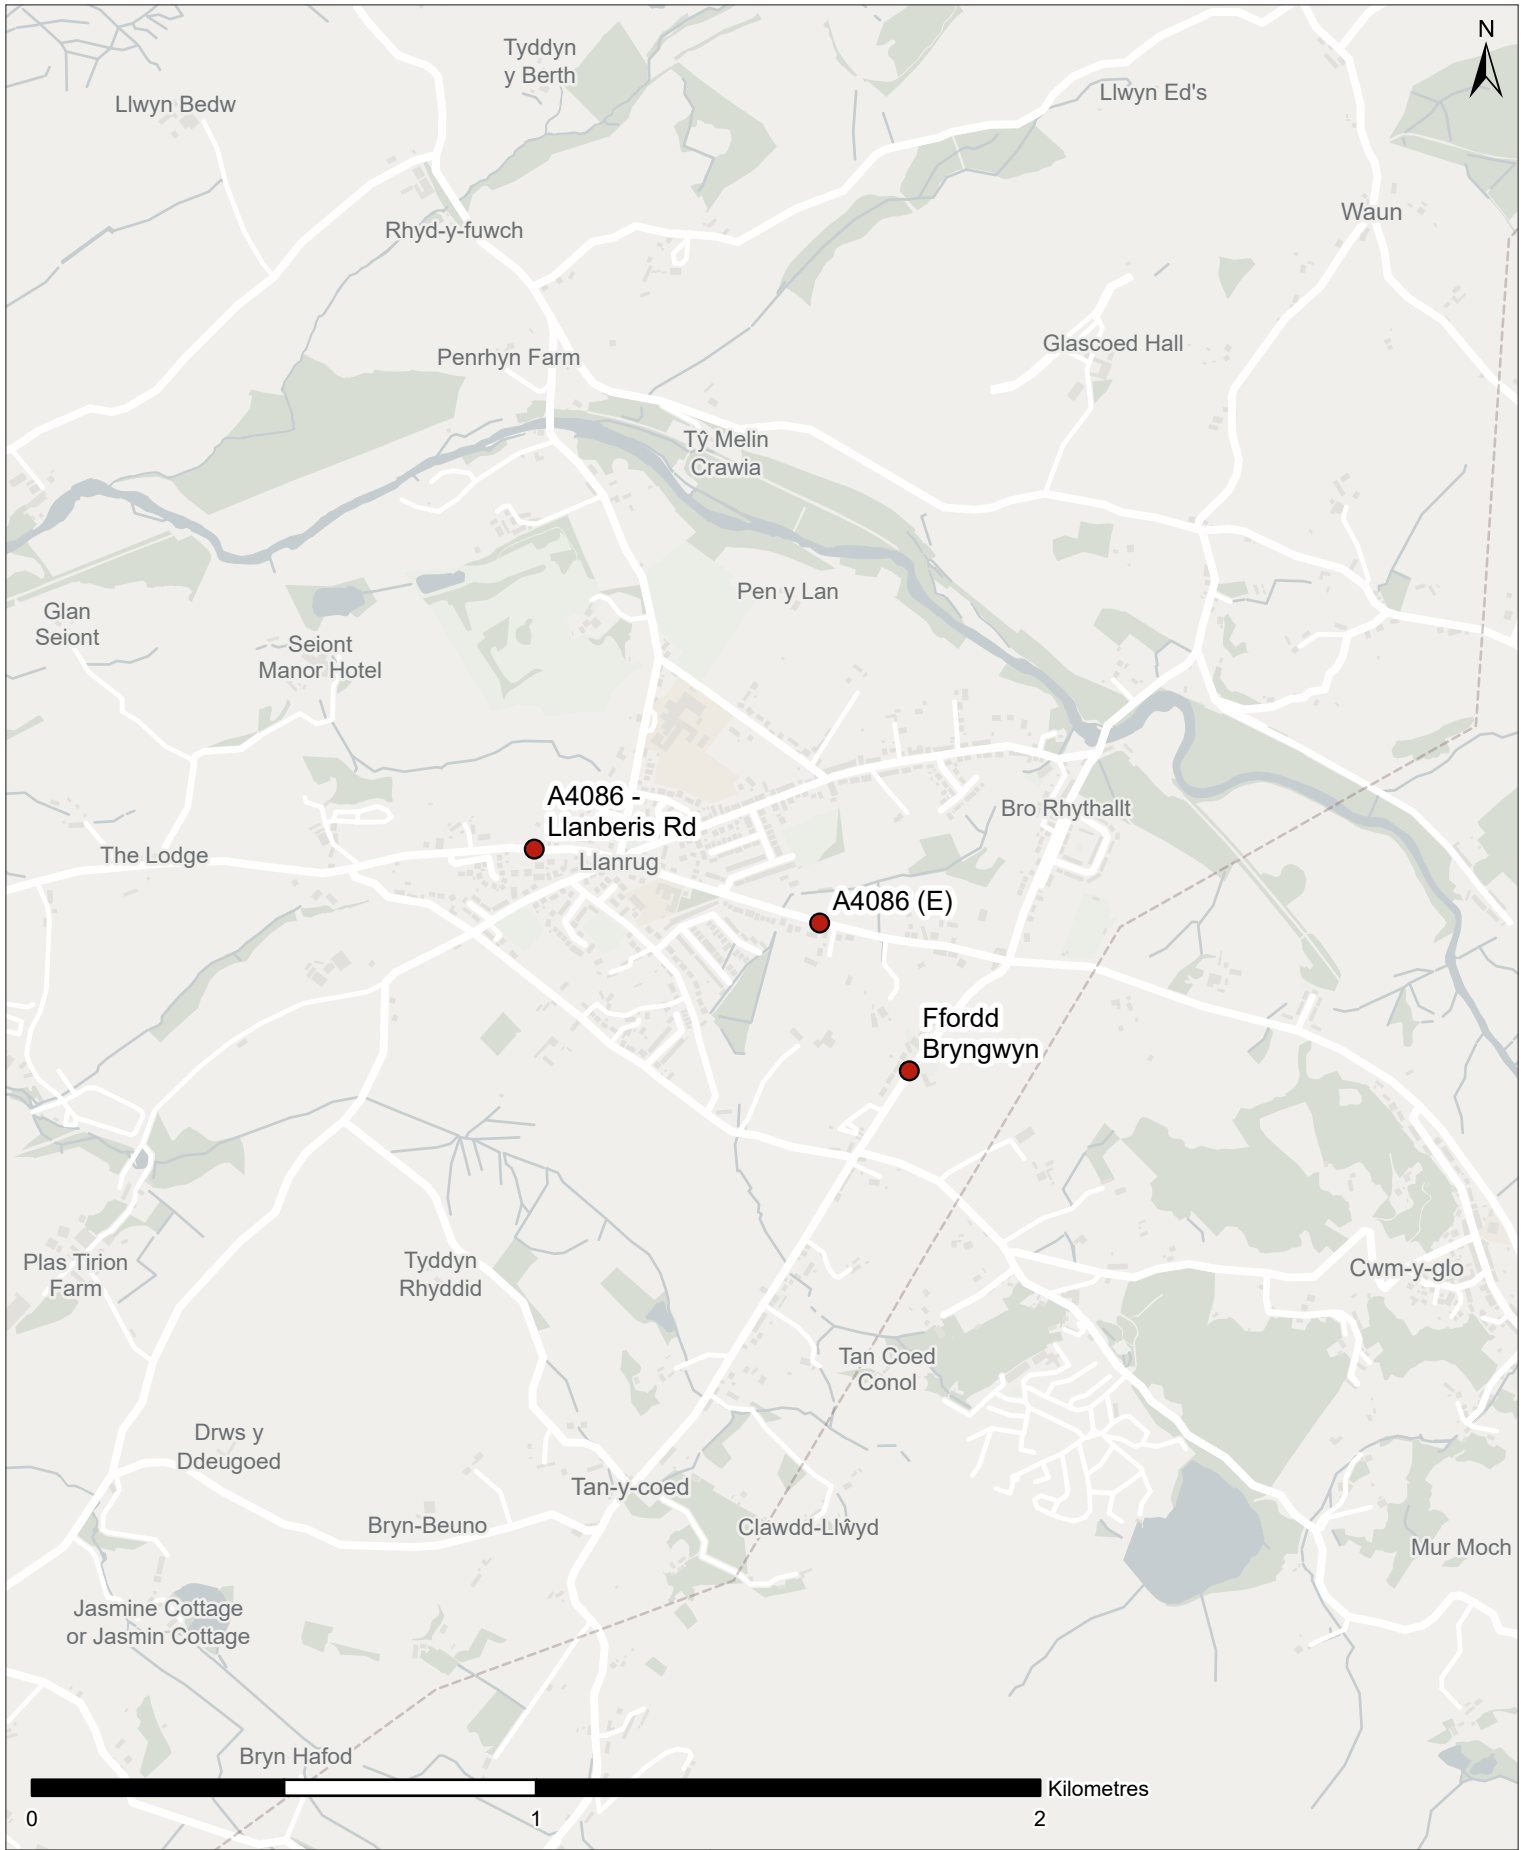

Legend

Monitoring Site

TRAFNIDIAETH CYMRU
TRANSPORT FOR WALES

Licence
© Crown copyright and database rights 2024.
Ordnance Survey AC0000830342

Scale at A4
1:15,000

Project Title
20mph National Speed Monitoring

Drawing Title
Llanrug

Drawing Status
For Information

Drawing Number
Figure A.3

Revision
P01