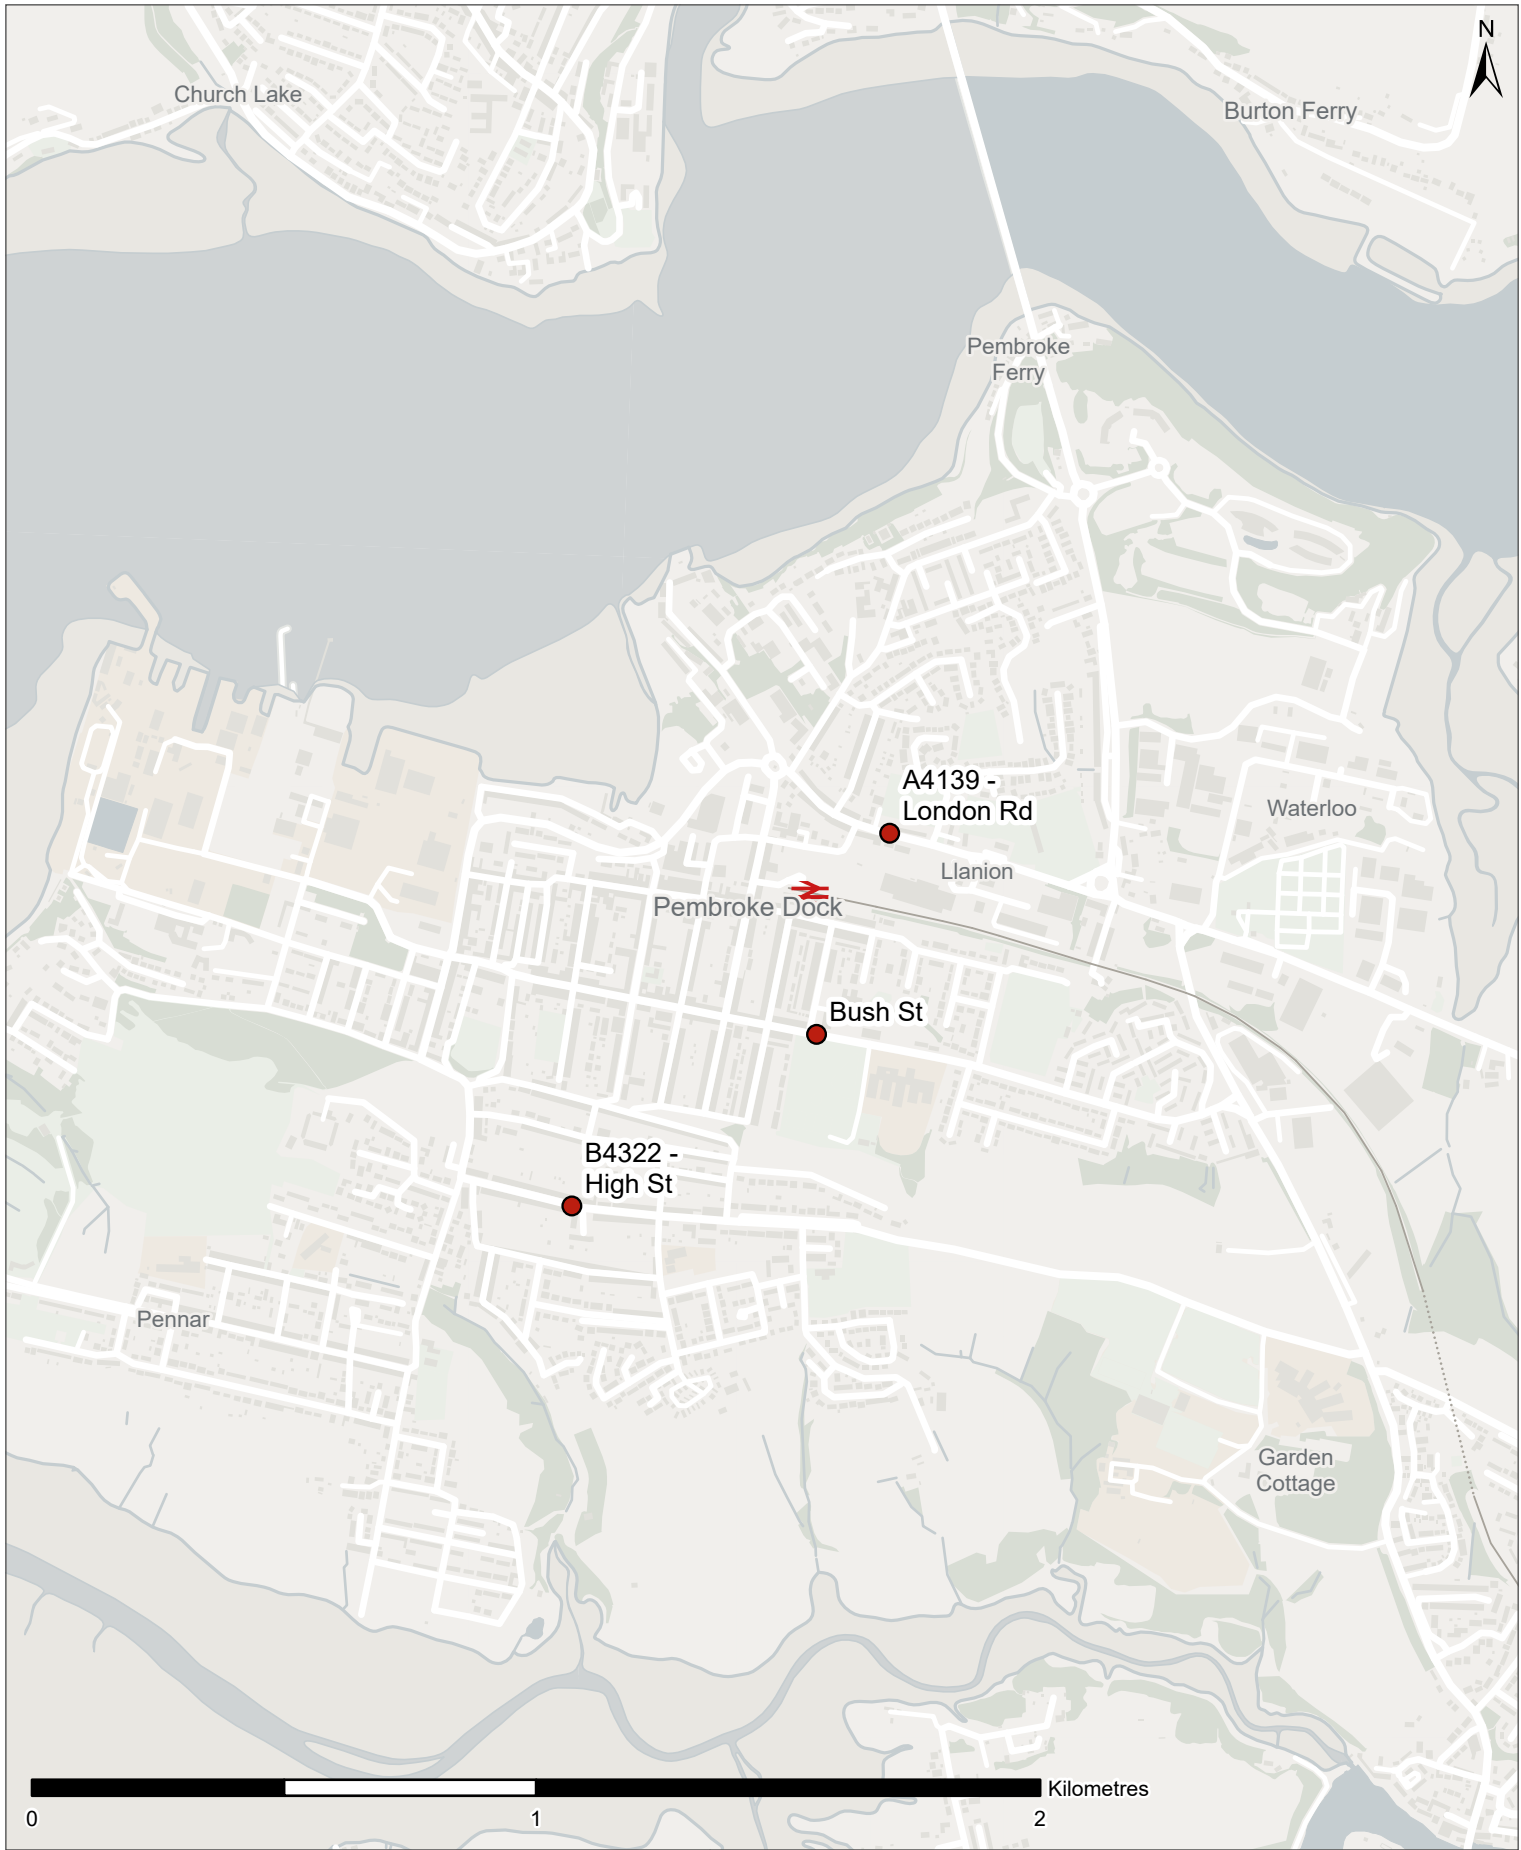

Legend

● Monitoring Site

TRAFNIDIAETH CYMRU
TRANSPORT FOR WALES

Licence
© Crown copyright and database rights 2024.
Ordnance Survey AC0000830342

Scale at A4
1:15,000

Project Title
20mph National Speed Monitoring

Drawing Title
Pembroke Dock

Drawing Status
For Information

Drawing Number
Figure A.5

Revision
P01