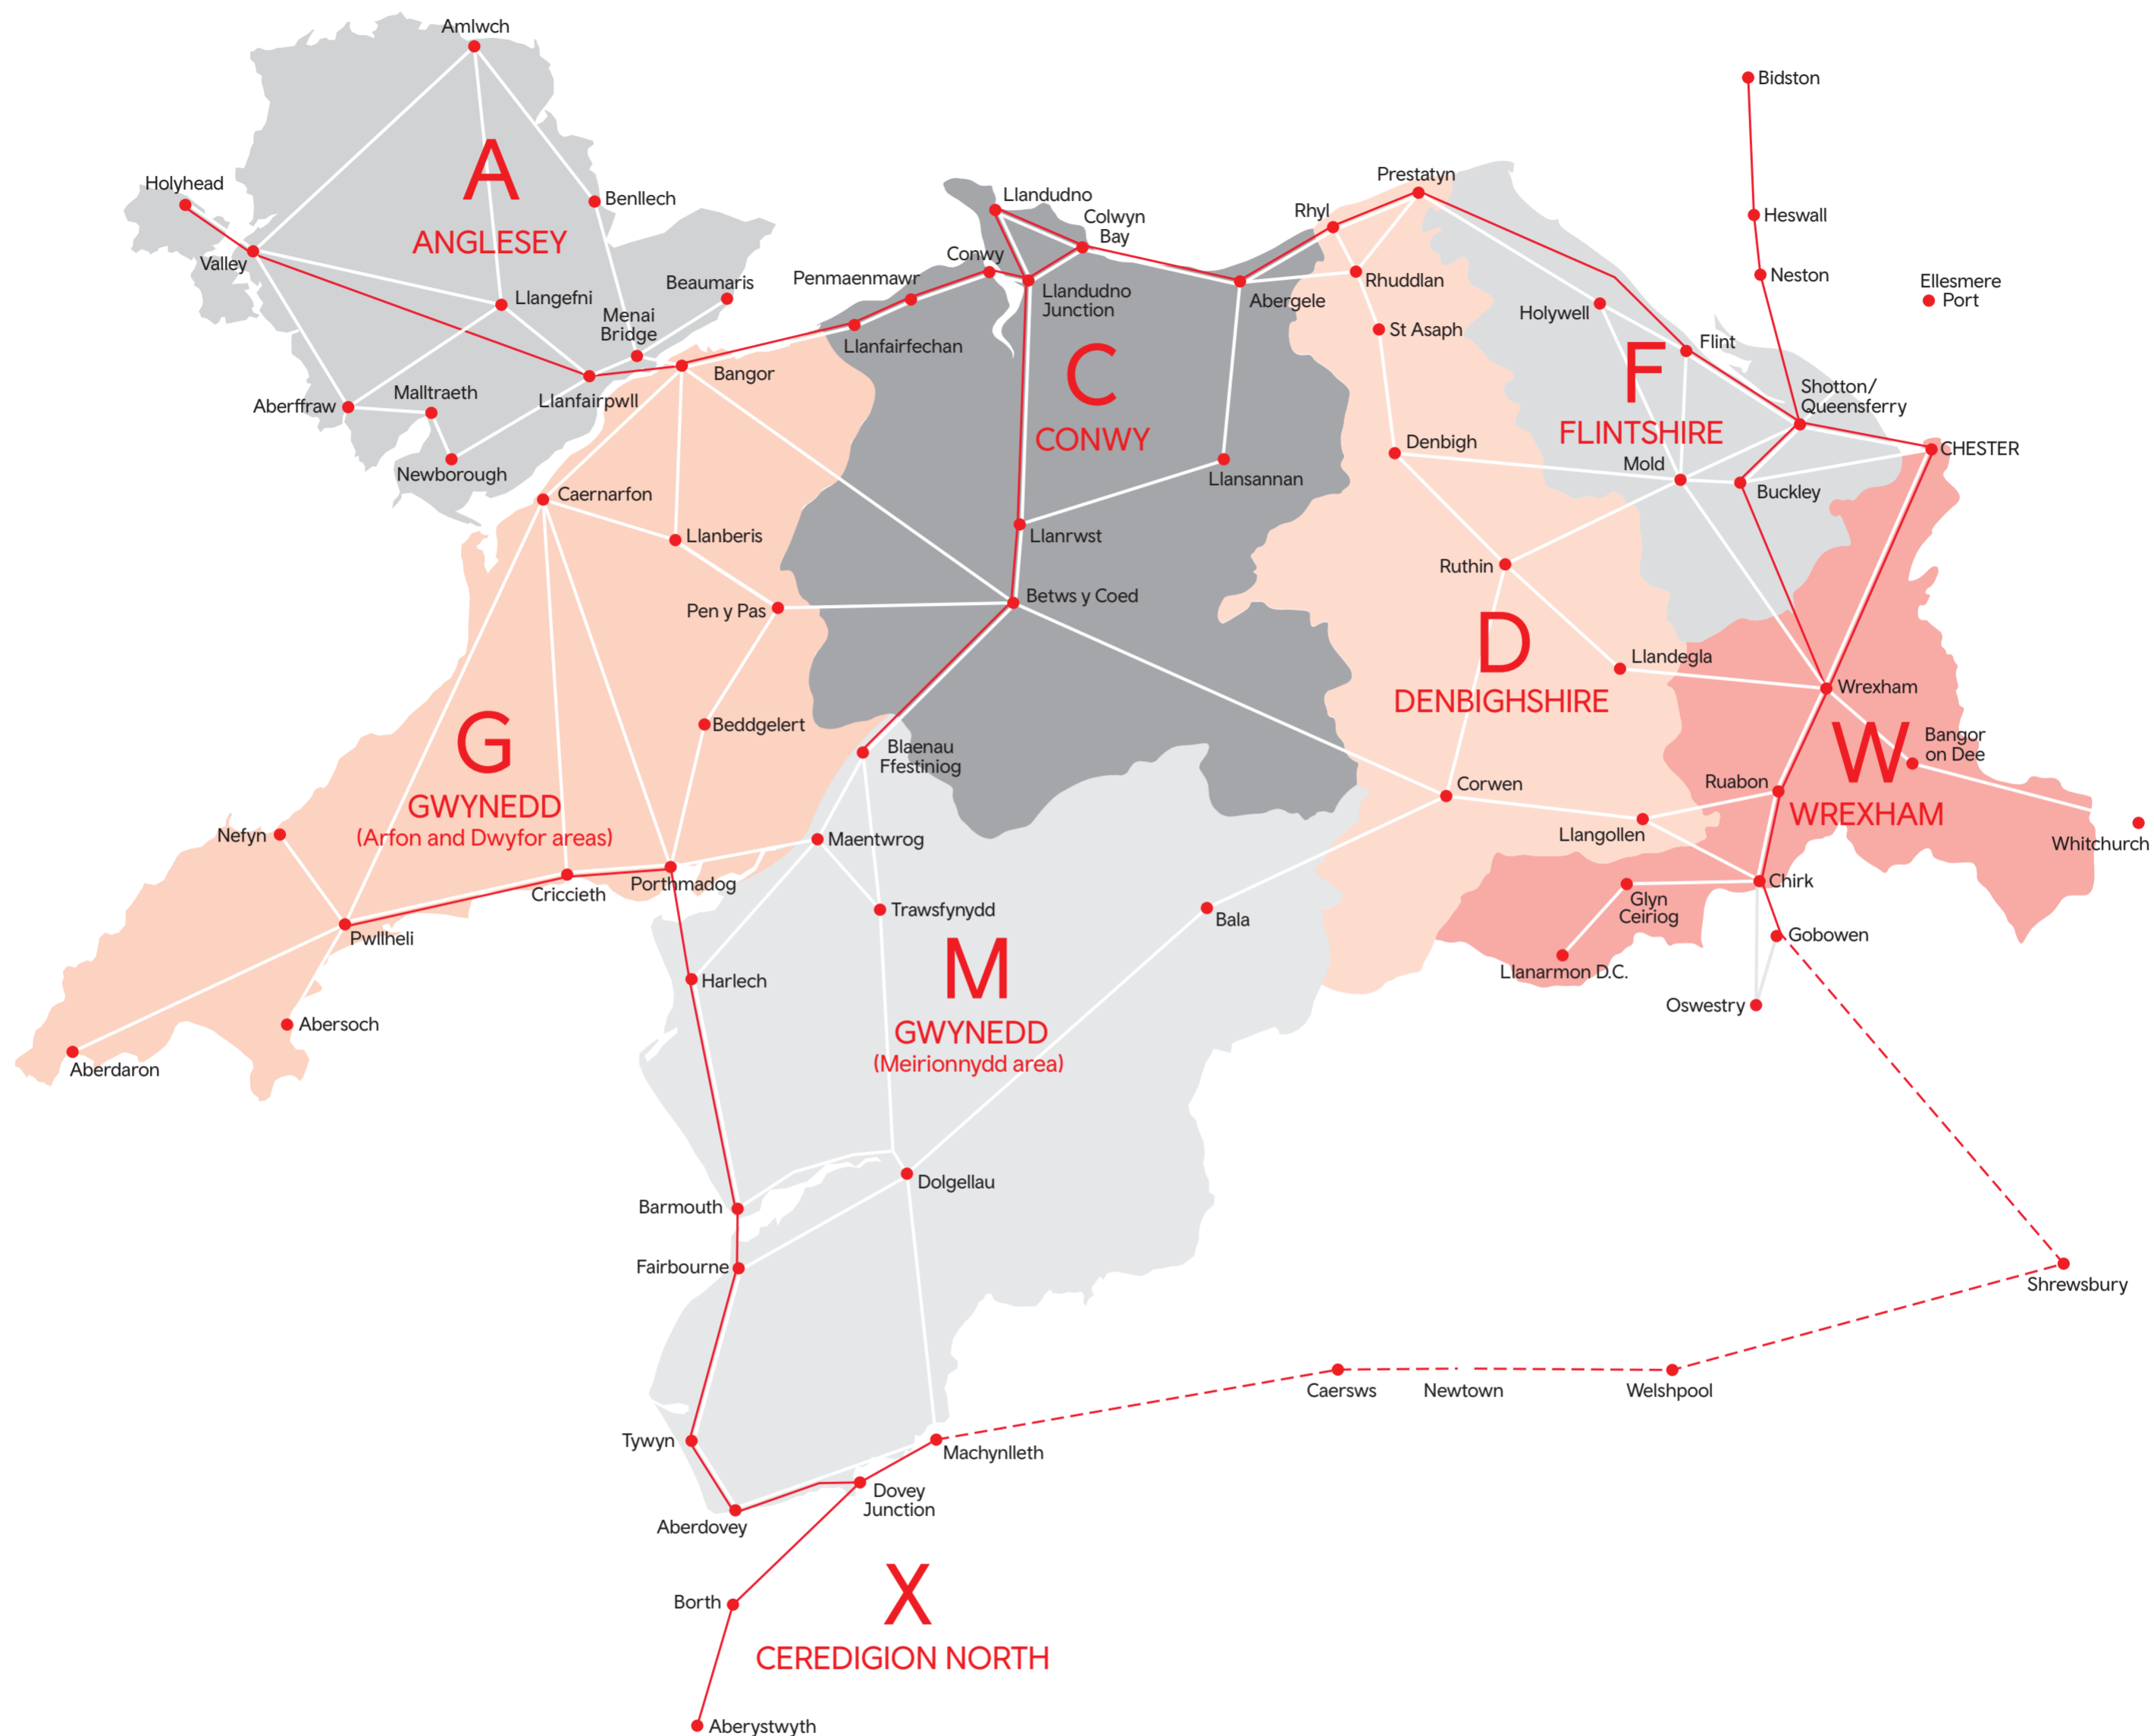

MAP GORLLEWIN CYMRU - TOCYN ROVER
THE NORTH WALES RANGER MAP

TRAFNIDIAETH CYMRU
TRANSPORT FOR WALES